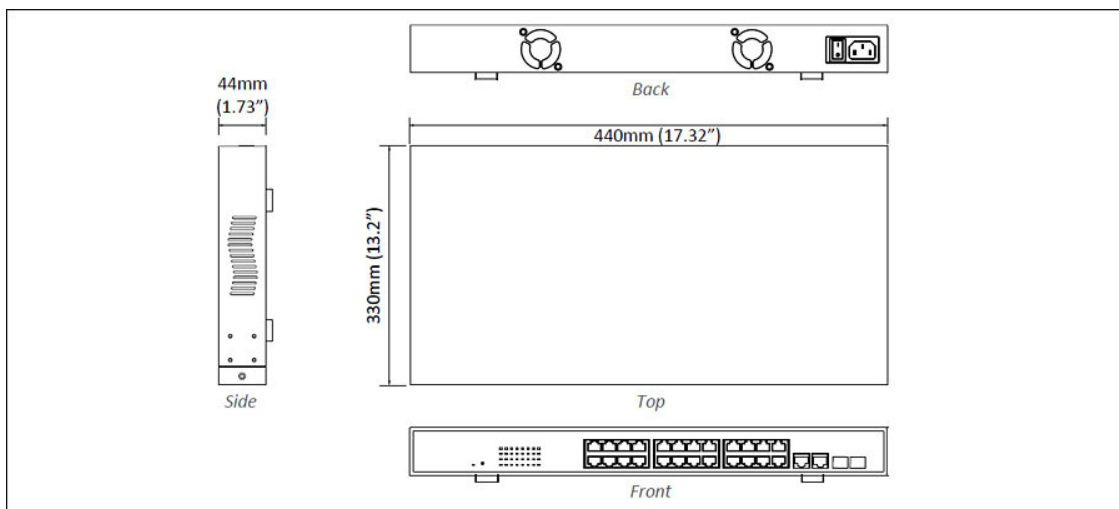

- 10% to 95% (無凝結)

通過認證

ISO

- Manufactured in an ISO 9001 facility

Safety

UL 60950-1

EMI

CE Mark Class B

FCC Part 15 Class B

產品尺寸圖

訂購型號

型號

EX17242	24-port 10/100BASE-TX PoE (IEEE 802.3at) and 2-port combo Gigabit SFP Web-smart Ethernet Switch

* Rack mounting kit included.