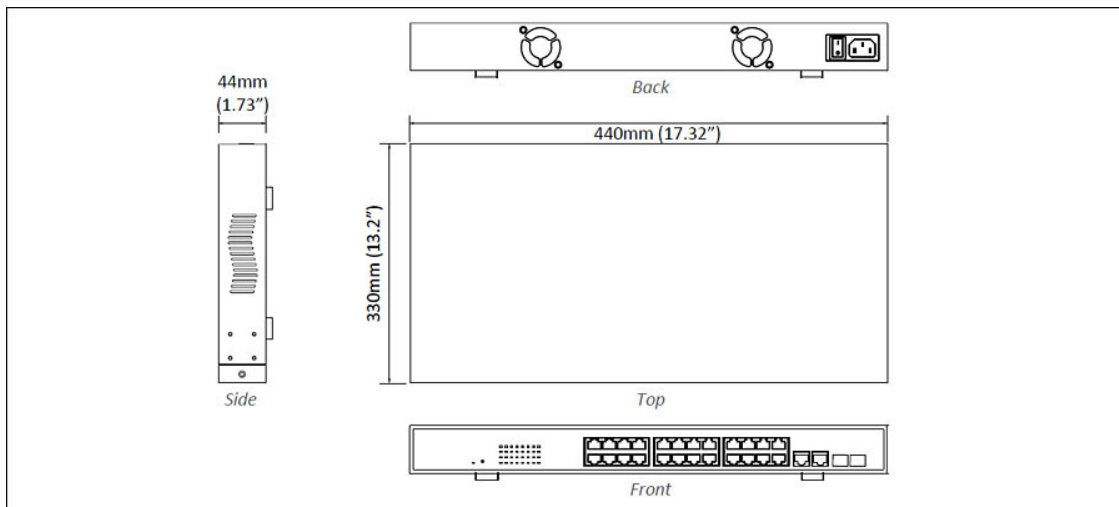

- 10% to 95% (無凝結)

通過認證

ISO

- Manufactured in an ISO 9001 facility

Safety

UL 60950-1

EMI

CE Mark Class B

FCC Part 15 Class B

產品尺寸圖

訂購型號

型號

EX17242	24-port 10/100BASE-TX PoE (IEEE 802.3at) and 2-port combo Gigabit SFP Web-smart Ethernet Switch

* Rack mounting kit included.