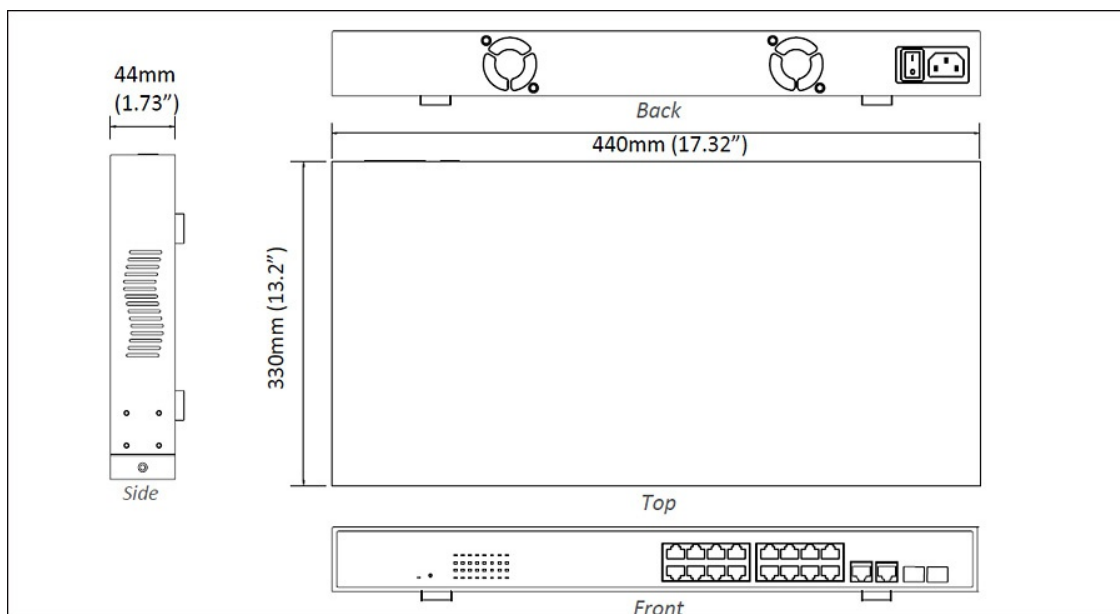

儲存溫度

- -10 to 70°C (14 to 158°F)

工作濕度

1. 10 to 90% (無凝結)
2. ---

通過認證

ISO

- Manufactured in an ISO 9001 facility

Safety

- UL 60950

EMI

CE Mark Class A

FCC Part 15 Class A

產品應用圖