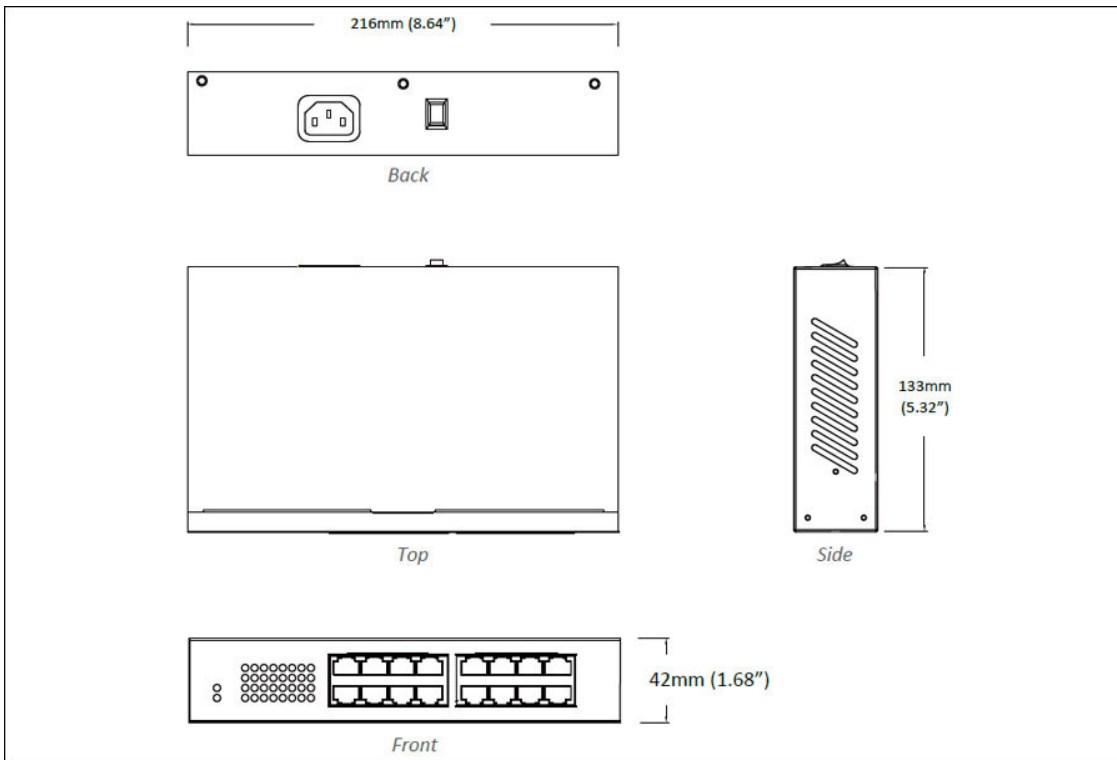

產品尺寸圖

訂購型號

Model

EX16916	Unmanaged 16 Port Gigabit Ethernet Switch