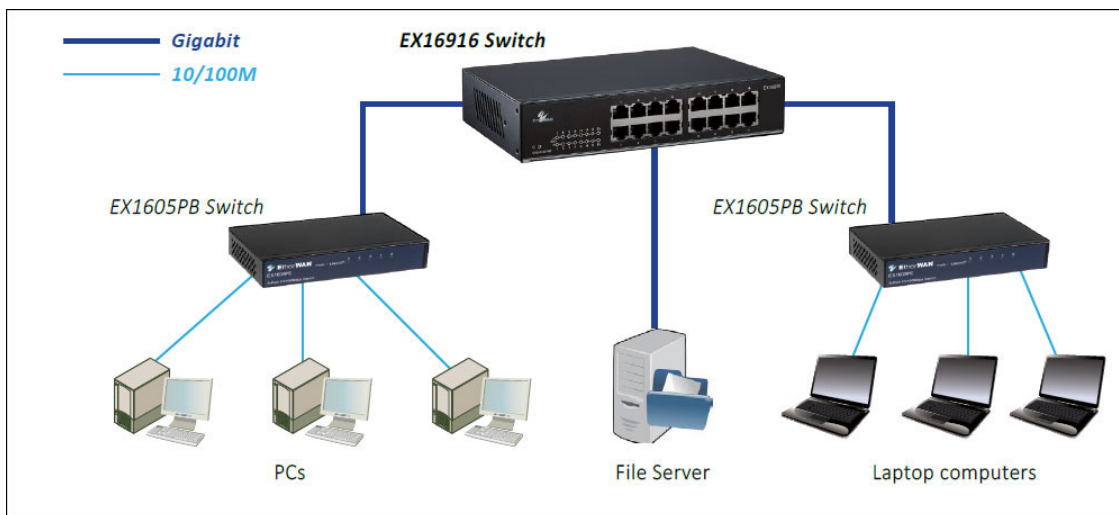

Regulatory Approvals

ISO

- Manufactured in an ISO9001 facility

EMI

FCC Class B

CE Class B

LVD EN60950-1

產品應用圖