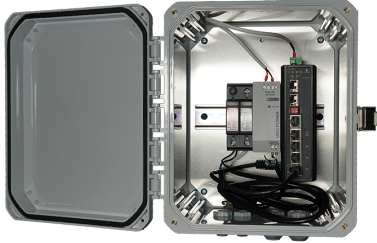

EasyPoE Series

NEMA-Rated Indoor/Outdoor Enclosure w/ Integrated PoE Switch

Overview

EtherWAN's EasyPoE Box Series is an integrated solution that combines a managed PoE switch, splice tray, power supply, and a DIN-rail for accessories, all in a single, secure, NEMA-rated cabinet enclosure. Equipped with up to 4 gigabit PoE ports that provide from 15W up to 90W output per port using the latest IEEE 802.3bt technology and 2 uplink ports, the smart camera box series provides the power, time-saving design, and convenience to support a wide variety of applications including surveillance, LED lighting, and other networking applications.

+ Time/Cost Saving Features

Integrated splicing tray for safe fiber connection storage
Adapter for wall and pole mounting
Preinstalled bulkheads for cable connections and DIN-rail for additional devices/accessories

+ Smart PoE and Power

Futureproof with 90W/port and backward compatibility with all PoE protocols (60W/30W/15W)
PoE watchdog monitors status of connected PoE devices
Built-in power supply and surge protection with auxiliary DC power output