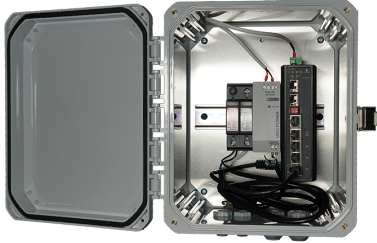

## Overview

EtherWAN's EasyPoE Box Series is an integrated solution that combines a managed PoE switch, splice tray, power supply, and a DIN-rail for accessories, all in a single, secure, NEMA-rated cabinet enclosure. Equipped with up to 4 gigabit PoE ports that provide from 15W up to 90W output per port using the latest IEEE 802.3bt technology and 2 uplink ports, the smart camera box series provides the power, time-saving design, and convenience to support a wide variety of applications including surveillance, LED lighting, and other networking applications.